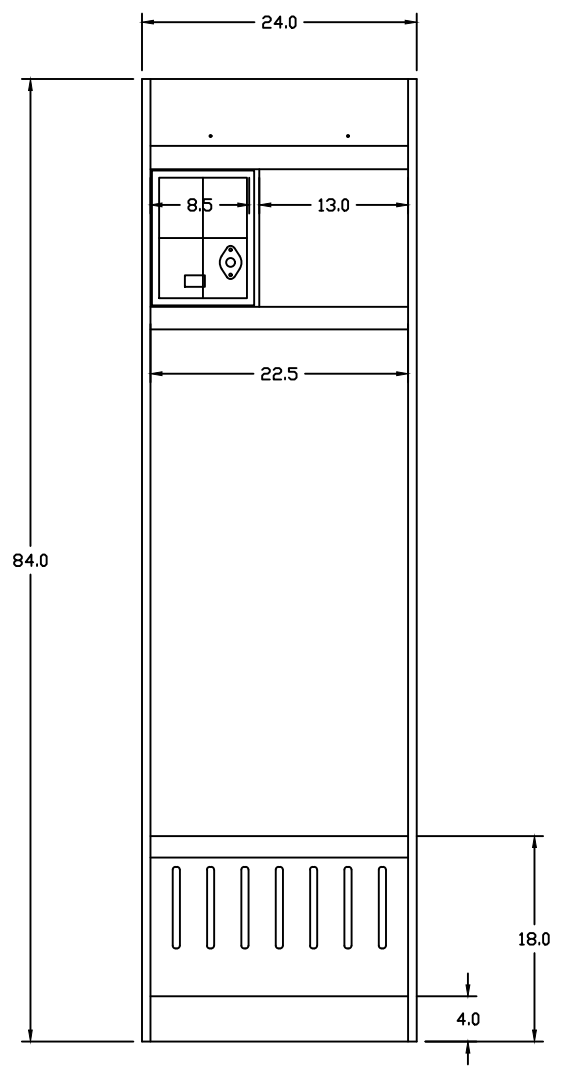

24" INVERSE BOW LOCKER

FRONT VIEW

SIDE VIEW