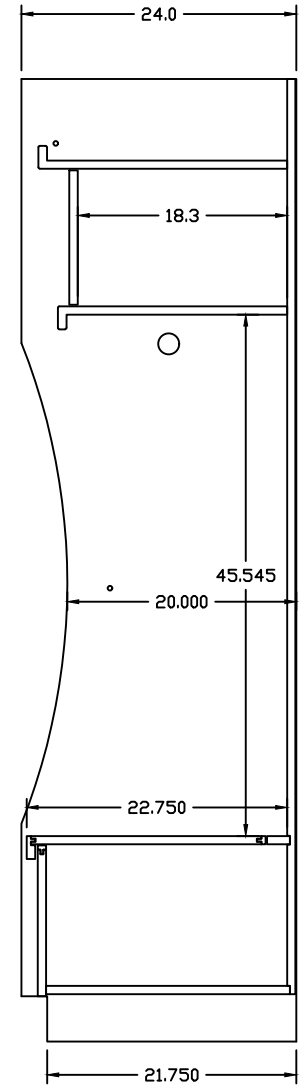

24" INVERSE BOW LOCKER

FRONT VIEW

SIDE VIEW