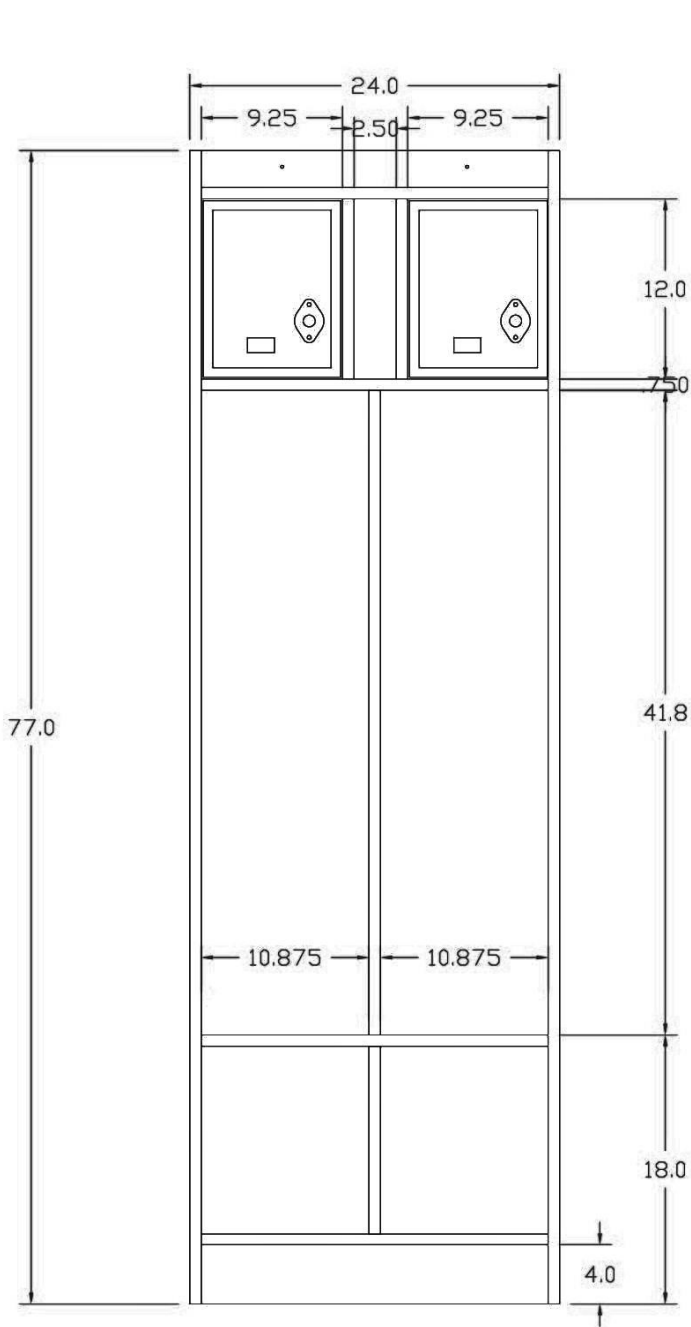

Dimensions: 24" W x 20" D x 77" H

Also available in 26", 28", & 30" Widths

- Includes 4" base - integrated
- Solid $\frac{3}{4}$ " Maple front facings and doors, Maple veneer hardwood plywood.
- No particleboard, MDF, artificial wood laminate, PVC, or edgebanding.
- 6 Solid 2" aluminum hooks.
- Each locker has 12" space for two players and with Masterlock combination lock included.
- Fixed seat with lower storage compartments.
- Shipped fully assembled.
- Hidden dowel, glue, and screw construction.
- Material and workmanship guaranteed for 20 years.

800-367-1133

ALLWOODLOCKERS.COM

DOUBLE OPEN LOCKER

DOUBLE OPEN LOCKER 24"

FRONT VIEW

SIDE VIEW