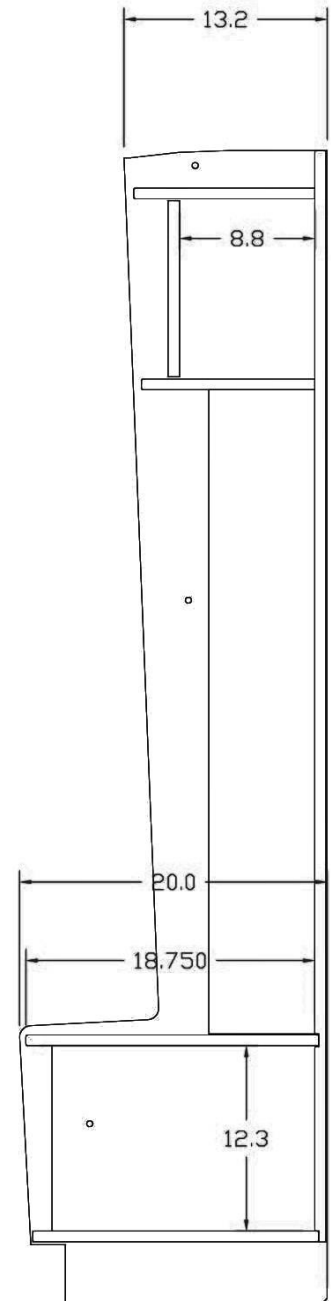

Dimensions: 24" W x 20" D x 77" H

Also available in 26", 28", & 30" Widths

- Includes 4" base - integrated
- Solid $\frac{3}{4}$ " Maple front facings and doors, Maple veneer hardwood plywood.
- No particleboard, MDF, artificial wood laminate, PVC, or edgebanding.
- 6 Solid 2" aluminum hooks.
- Each locker has 12" space for two players and with Masterlock combination lock included.
- Fixed seat with lower storage compartments.
- Shipped fully assembled.
- Hidden dowel, glue, and screw construction.
- Material and workmanship guaranteed for 20 years.

800-367-1133

ALLWOODLOCKERS.COM

DOUBLE OPEN LOCKER

DOUBLE OPEN LOCKER 24"

FRONT VIEW

SIDE VIEW